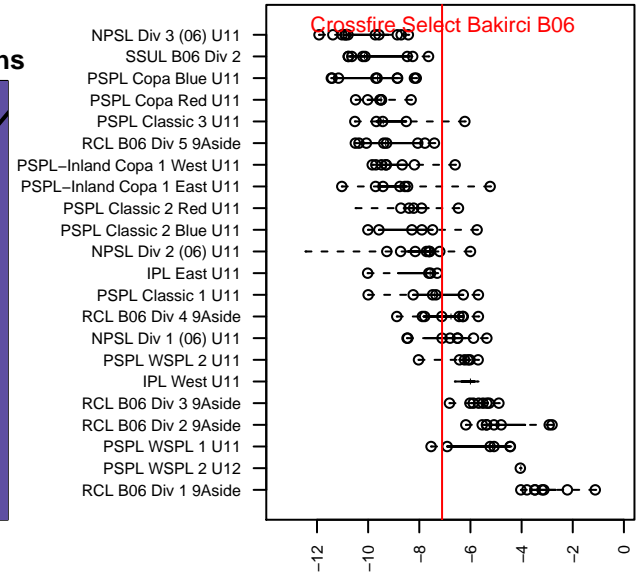

**attack and defense rating
relative to others at age
and all opponents in last 13 months**