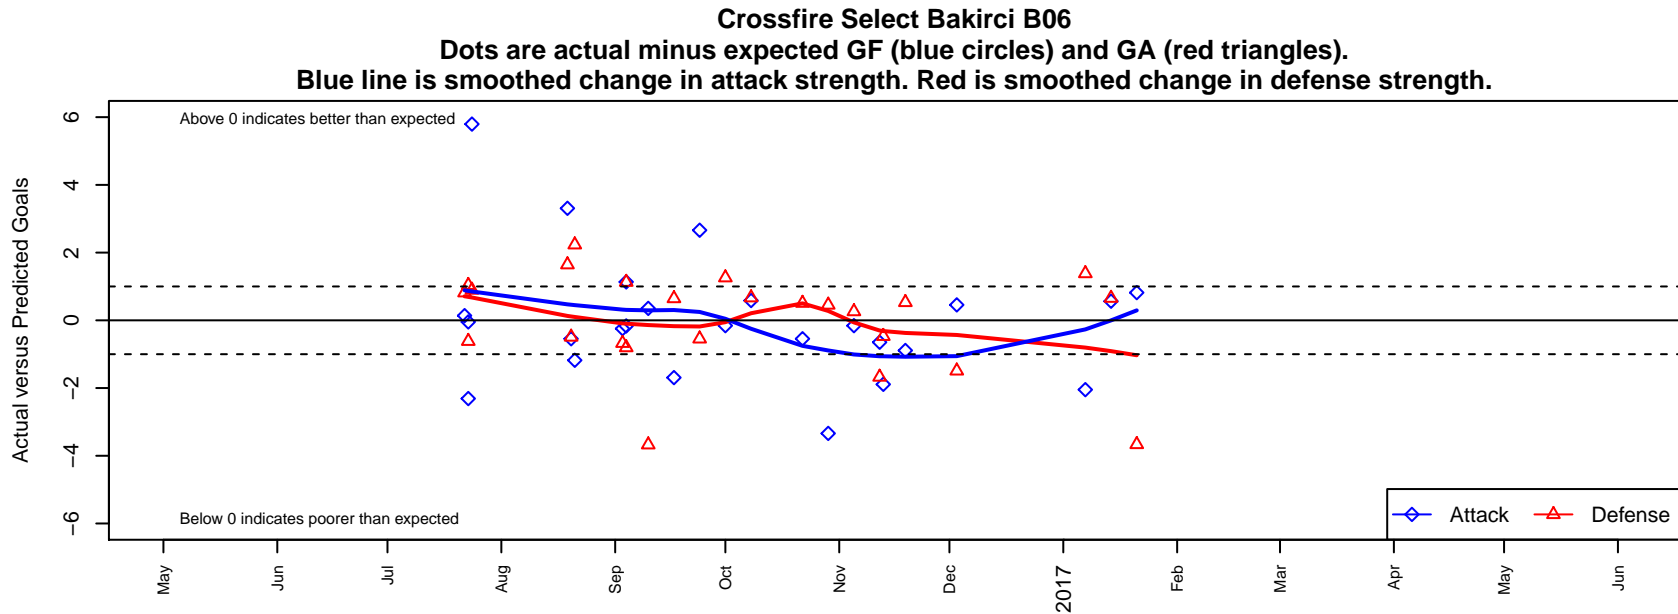

**attack and defense variance (black dot)
relative to other teams
and top 10 in region**

**attack and defense rating
relative to others at age
and all opponents in last 13 months**

Crossfire Select Bakirci B06

Crossfire Select SC
Redmond, WA
B06 total strength=580
attack=0.82 defense=0.27
fall league = NPSL Div 1 (06) U11

alt names used:
CROSSFIRE SELECT CFS B06 GOLD-BAKIR
Crossfire Select B06 Bakirci
Crossfire Select B06 Bakirci
Crossfire Select B06 Red – Bakirci
CFS B06 – Gold – Bakirci

Venues played:
2016 Crossfire Select U11 Silver
2016 Bigfoot Gold U11
2016 Labor Day Cup BU11 Gold
2016 NPSL Division 1 (06) U11
2016 Founders Cup B06 Div A